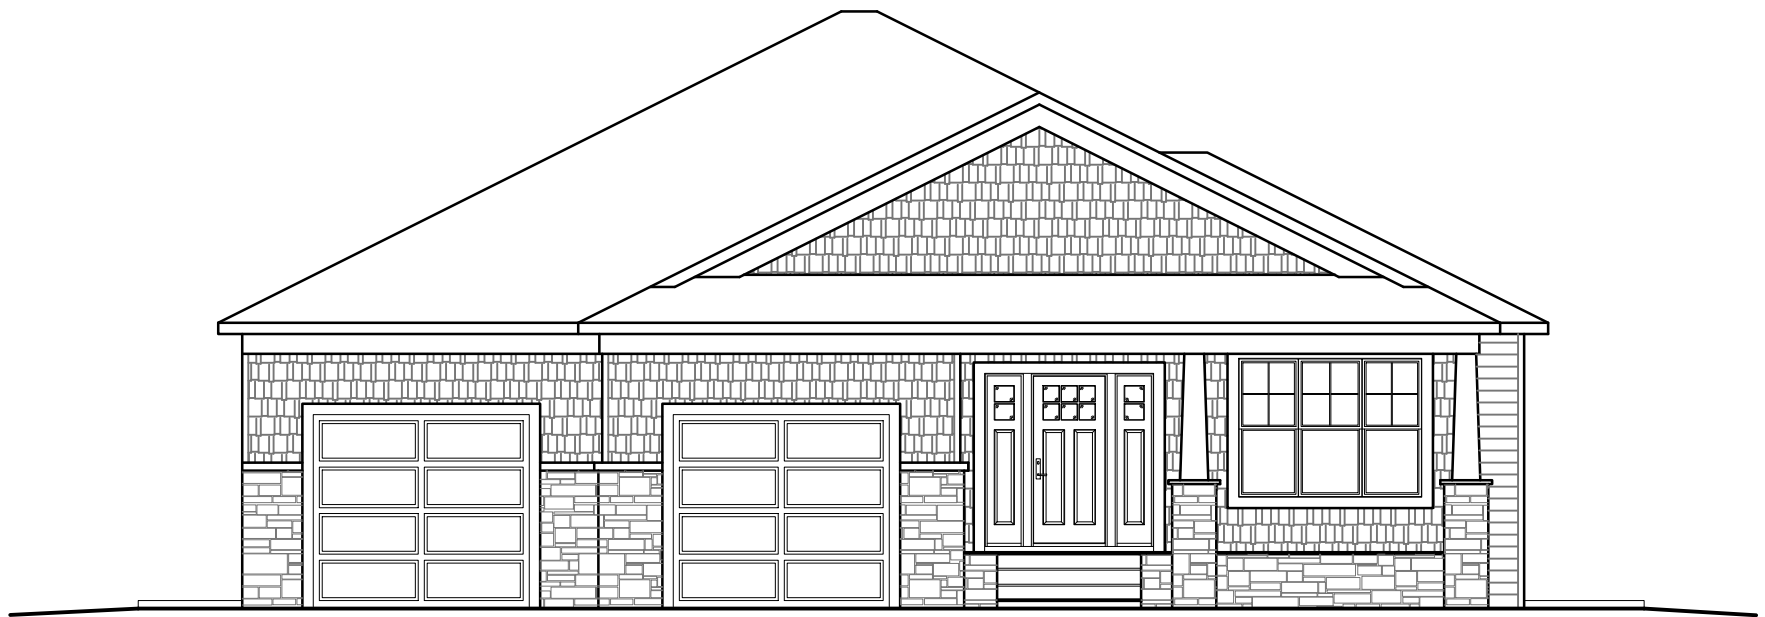

## Front Elevation

4241 Coventry Drive  
Fargo, North Dakota

*Terry Becker*  
Construction, L.L.C.

Custom Homes · Cabinetry · Millwork

## Side Elevation

4241 Coventry Drive  
Fargo, North Dakota

*Terry Becker*  
Construction, L.L.C.  
Custom Homes · Cabinetry · Millwork

**Rear Elevation**

4241 Coventry Drive  
Fargo, North Dakota

*Terry Becker*  
Construction, L.L.C  
Custom Homes · Cabinetry · Millwork

## Side Elevation

4241 Coventry Drive  
Fargo, North Dakota

*Terry Becker*  
Construction, L.L.C.  
Custom Homes · Cabinetry · Millwork