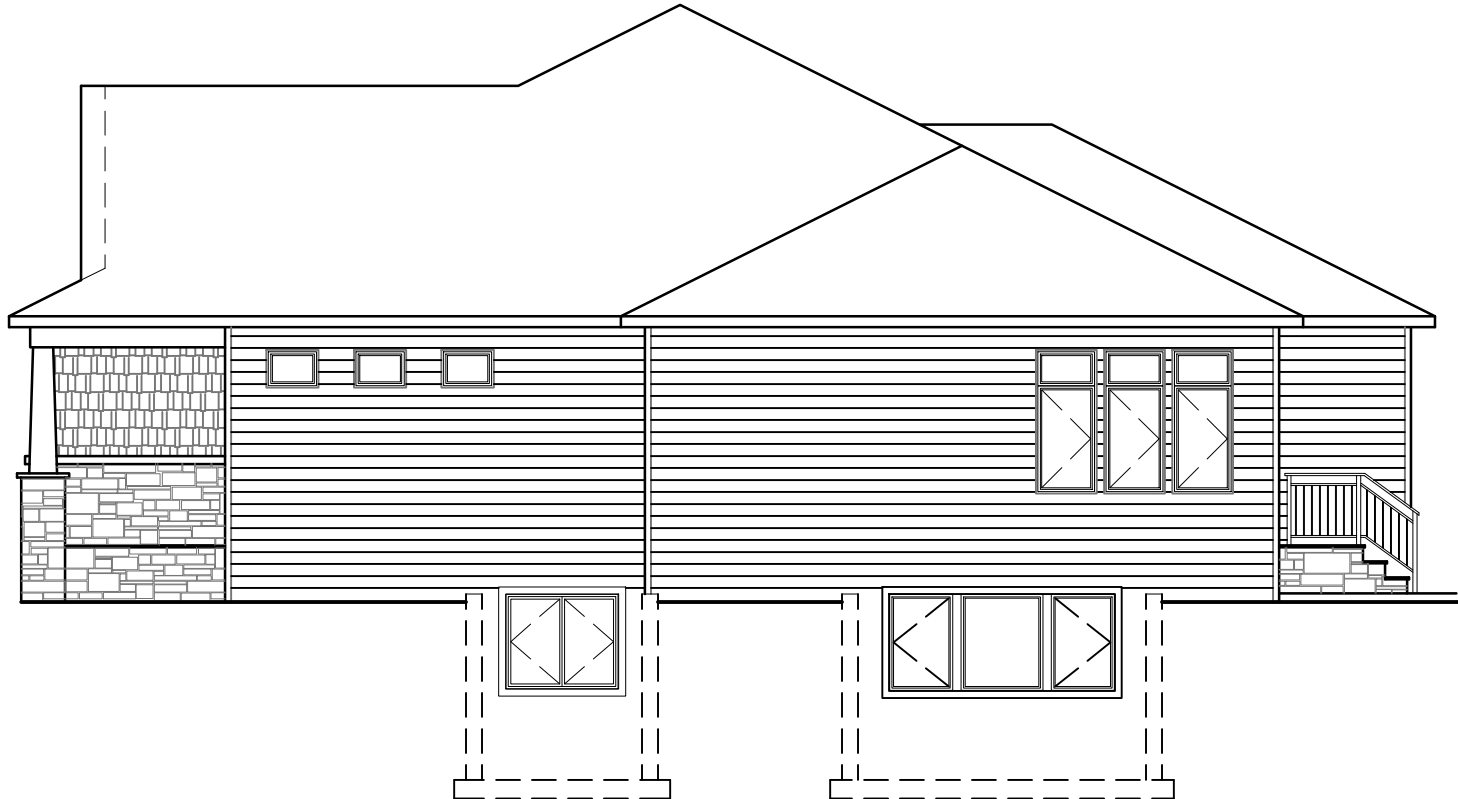

## Front Elevation

4241 Coventry Drive  
Fargo, North Dakota

*Terry Becker*  
Construction, L.L.C.

Custom Homes · Cabinetry · Millwork

## Side Elevation

4241 Coventry Drive  
Fargo, North Dakota

*Terry Becker*  
Construction, L.L.C.  
Custom Homes · Cabinetry · Millwork

**Rear Elevation**

4241 Coventry Drive  
Fargo, North Dakota

*Terry Becker*  
Construction, L.L.C  
Custom Homes · Cabinetry · Millwork

## Side Elevation

4241 Coventry Drive  
Fargo, North Dakota

*Terry Becker*  
Construction, L.L.C.  
Custom Homes · Cabinetry · Millwork