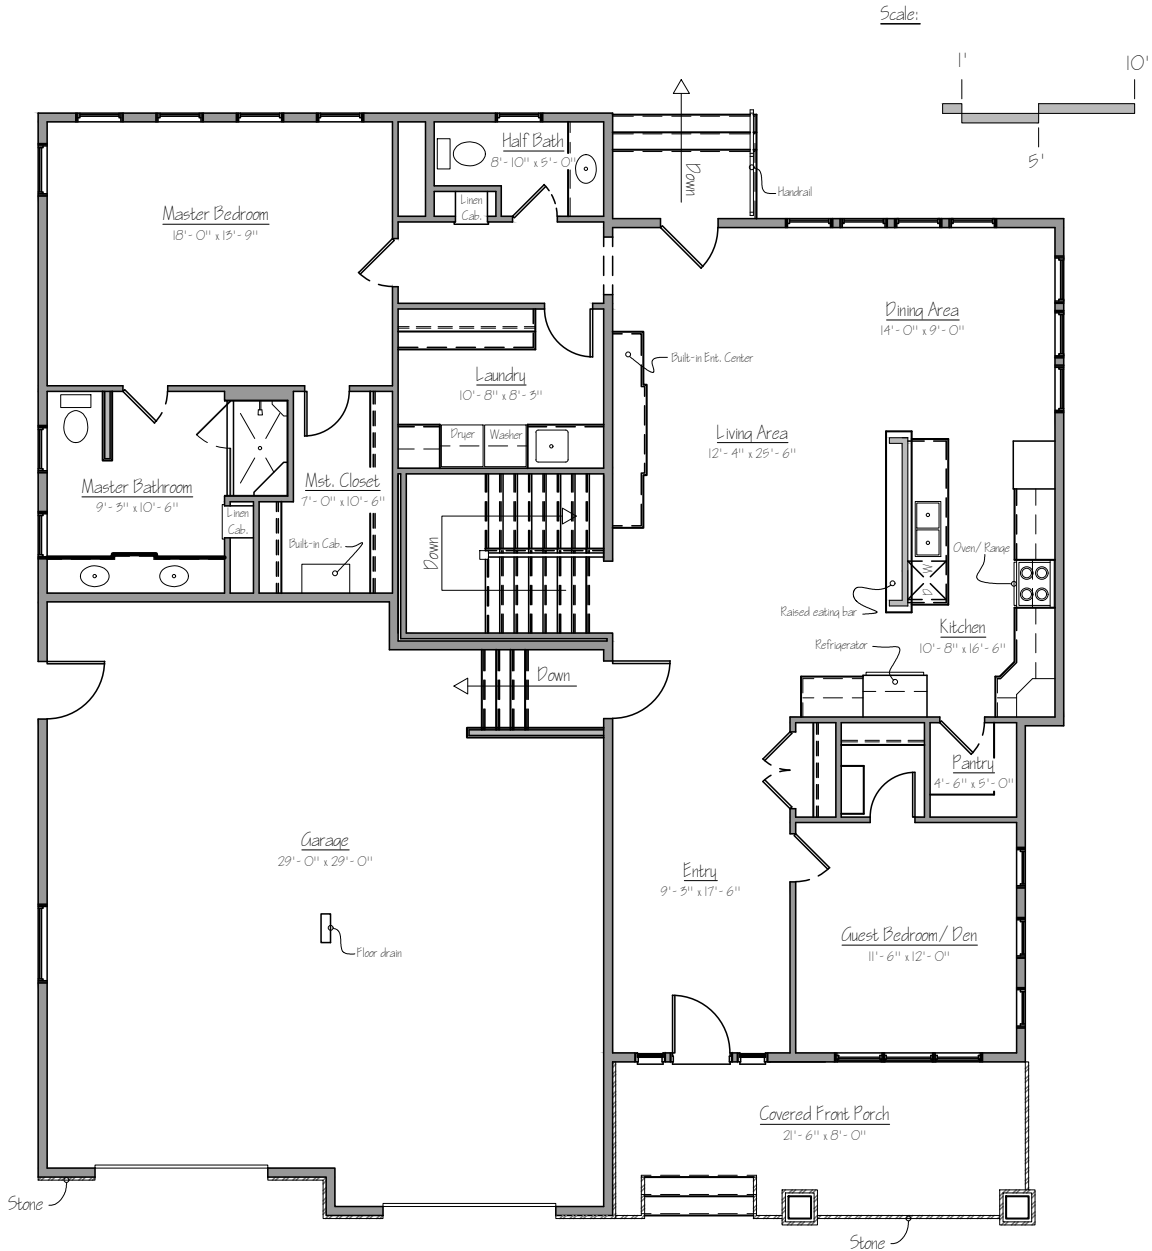

Main Floorplan

4241 Coventry Drive
 Fargo, North Dakota

FOR FURTHER INFORMATION PLEASE CONTACT TERRY
 701-238-3155 (CELL) OR 701-239-9395 (OFFICE)
 TERRY@TERRYBECKERCONSTRUCTION.COM (E-MAIL)

PLACE YOUR LARGEST INVESTMENT INTO HANDS YOU CAN TRUST.