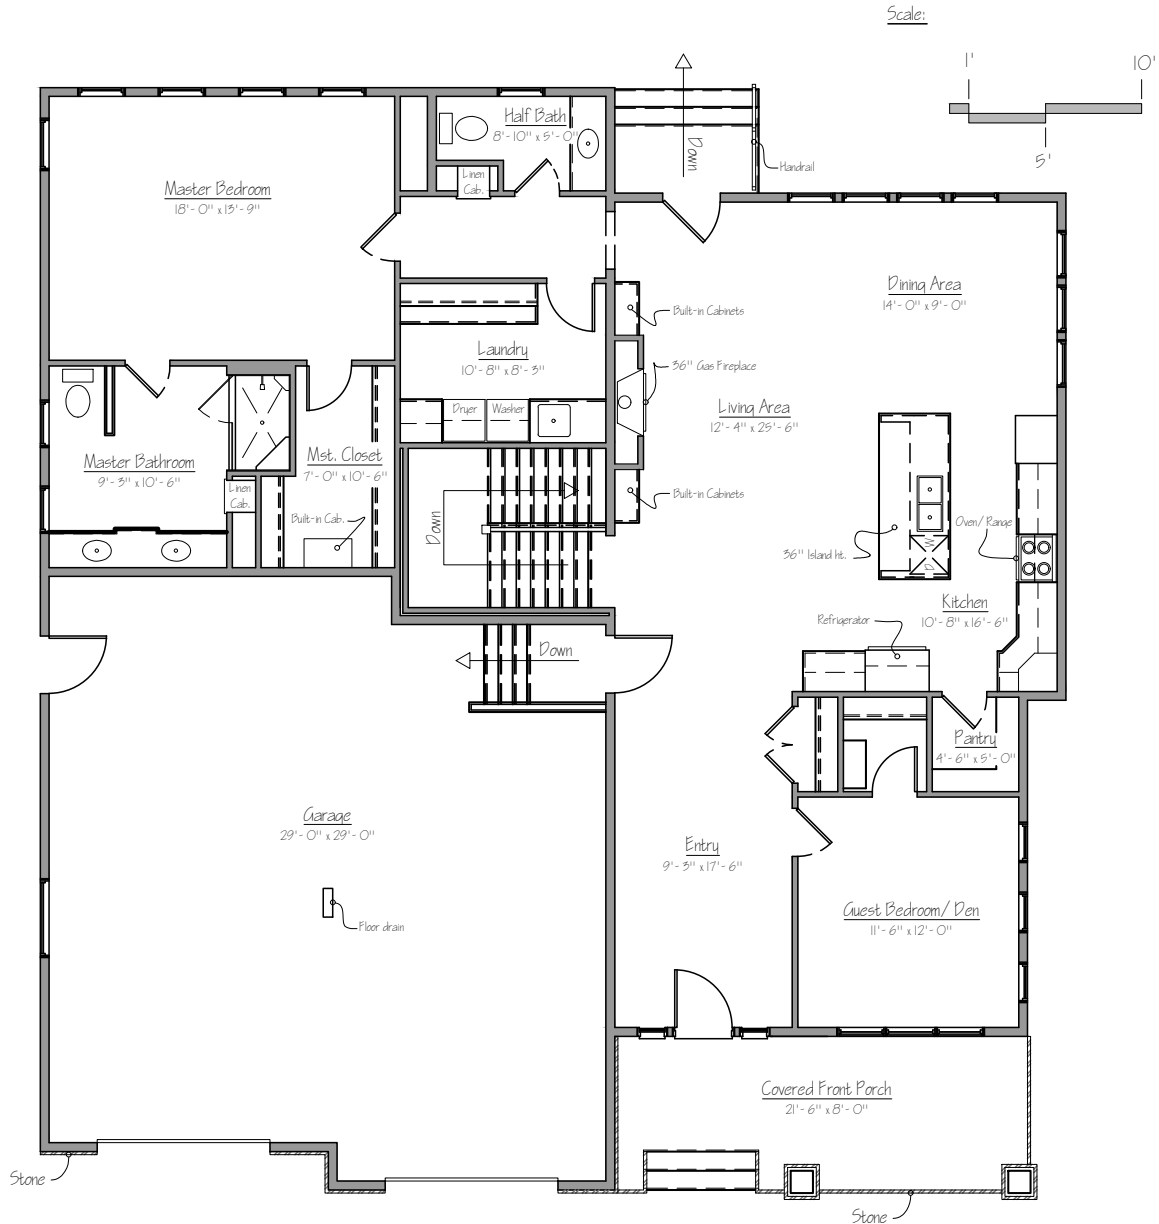

Main Floorplan

4241 Coventry Drive
Fargo, North Dakota

FOR FURTHER INFORMATION PLEASE CONTACT TERRY
701-238-3155 (CELL) OR 701-239-9395 (OFFICE)
TERRY@TERRYBECKERCONSTRUCTION.COM (E-MAIL)

PLACE YOUR LARGEST INVESTMENT INTO HANDS YOU CAN TRUST.