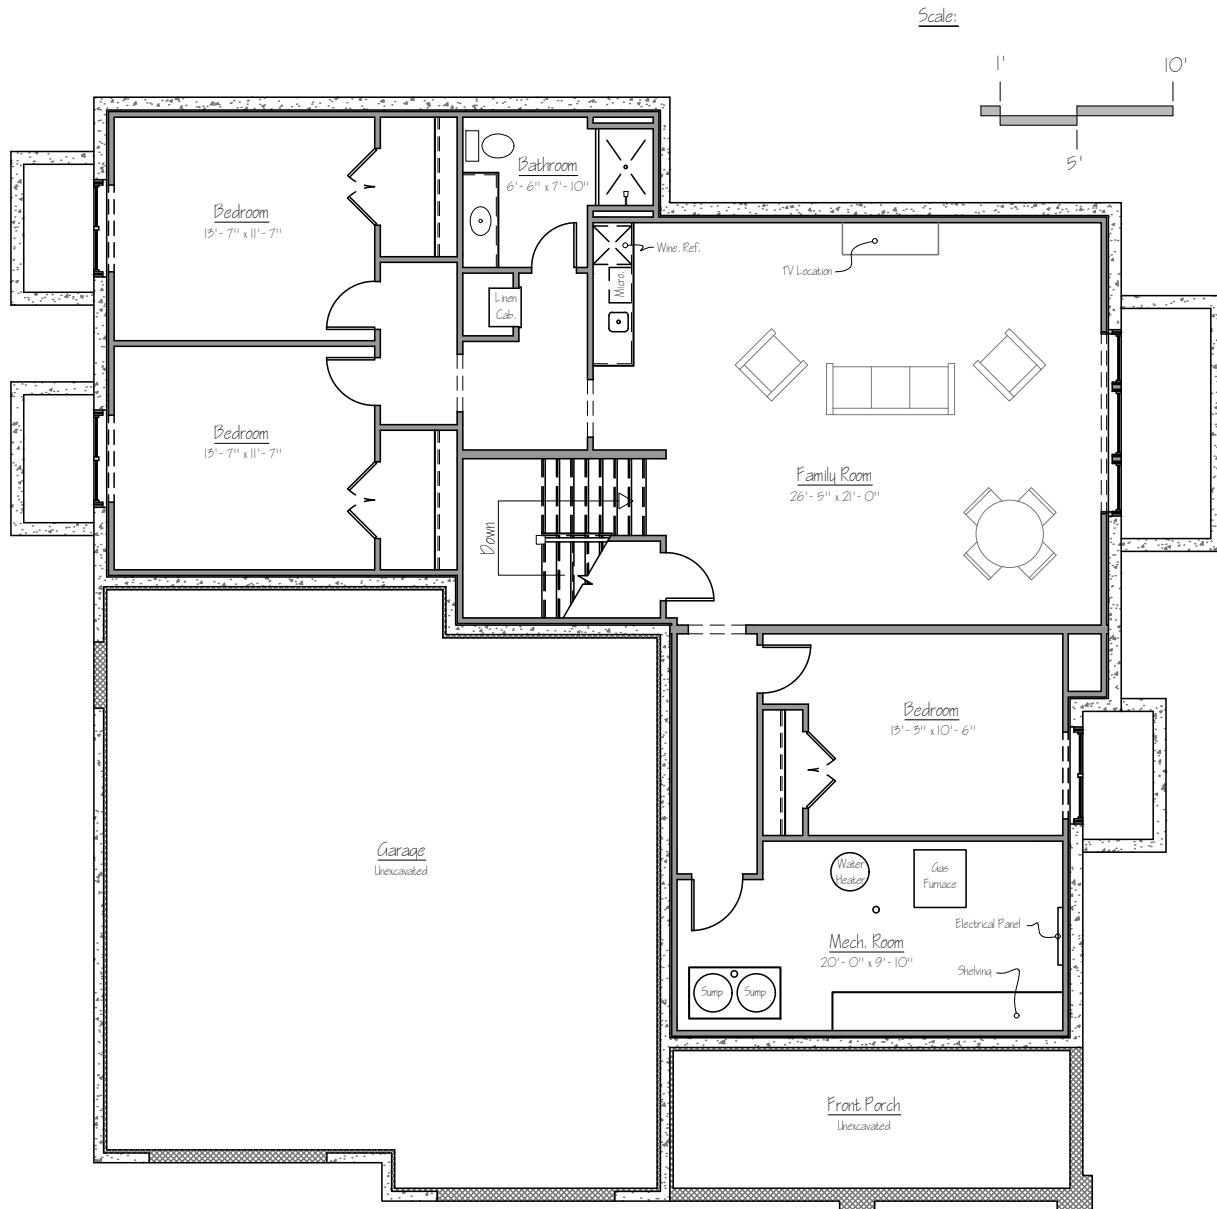

Basement Floorplan

4241 Coventry Drive
Fargo, North Dakota

FOR FURTHER INFORMATION PLEASE CONTACT TERRY
701-238-3155 (CELL) OR 701-239-9395 (OFFICE)
TERRY@TERRYBECKERCONSTRUCTION.COM (E-MAIL)

PLACE YOUR LARGEST INVESTMENT INTO HANDS YOU CAN TRUST.