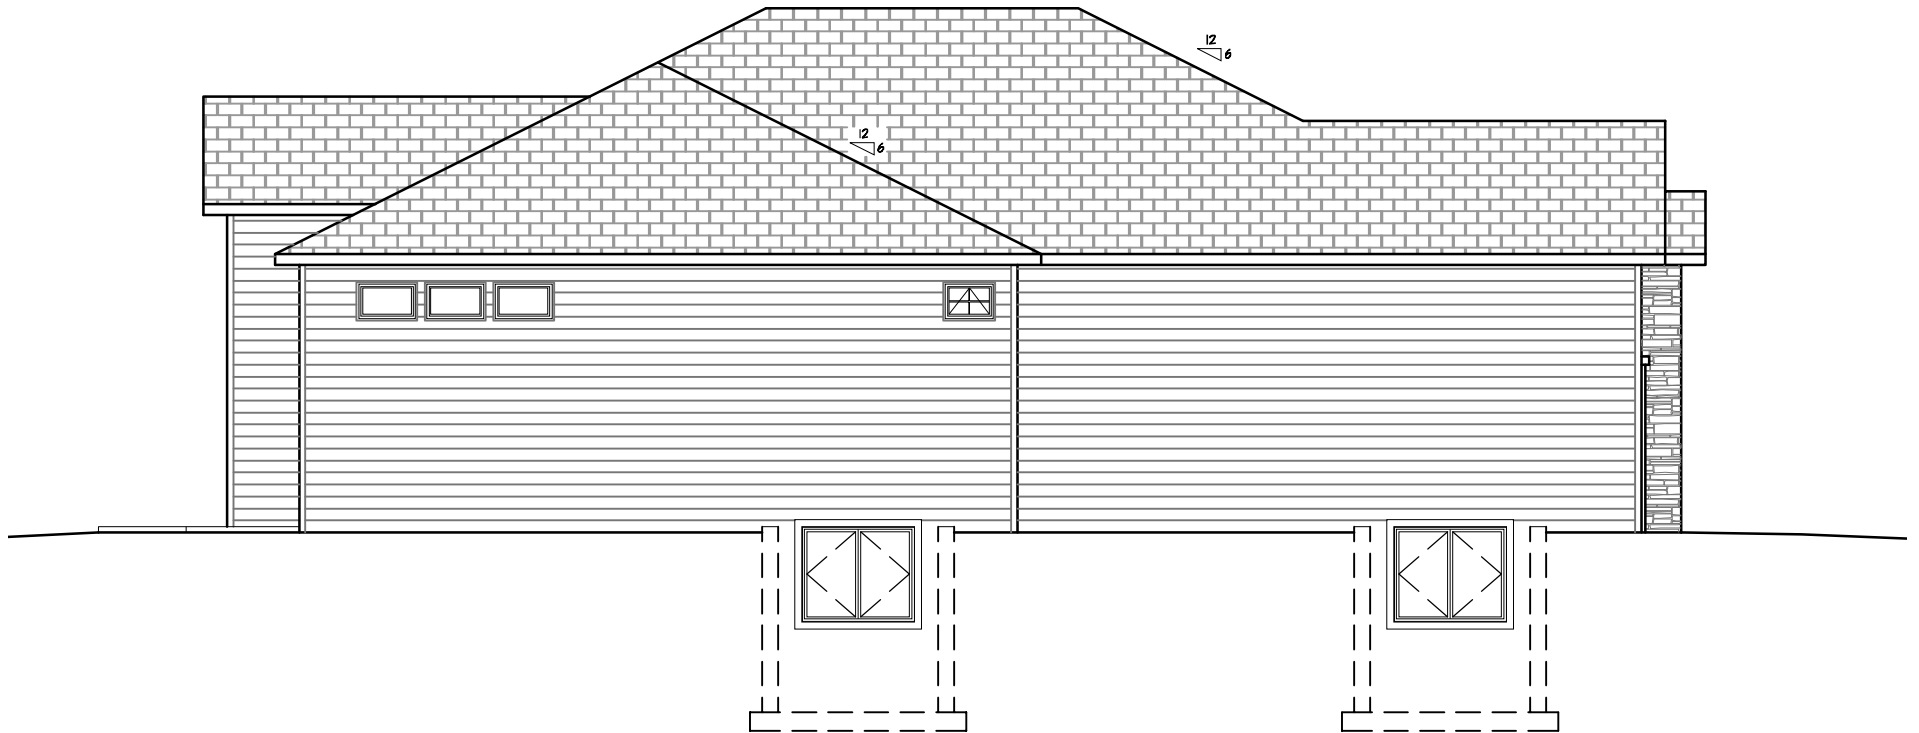

# Front Elevation

4245 Coventry Drive  
Fargo, North Dakota

**TBC**  
*Terry Becker*  
Construction, L.L.C.  
Custom Homes · Cabinetry · Millwork

## Side Elevation

4245 Coventry Drive  
Fargo, North Dakota

*Terry Becker*  
Construction, L.L.C  
Custom Homes · Cabinetry · Millwork

**Rear Elevation**

4245 Coventry Drive  
Fargo, North Dakota

*TBC*  
*Terry Becker*  
Construction, L.L.C  
Custom Homes · Cabinetry · Millwork

## Side Elevation

4245 Coventry Drive  
Fargo, North Dakota

*Terry Becker*  
Construction, L.L.C.  
Custom Homes · Cabinetry · Millwork