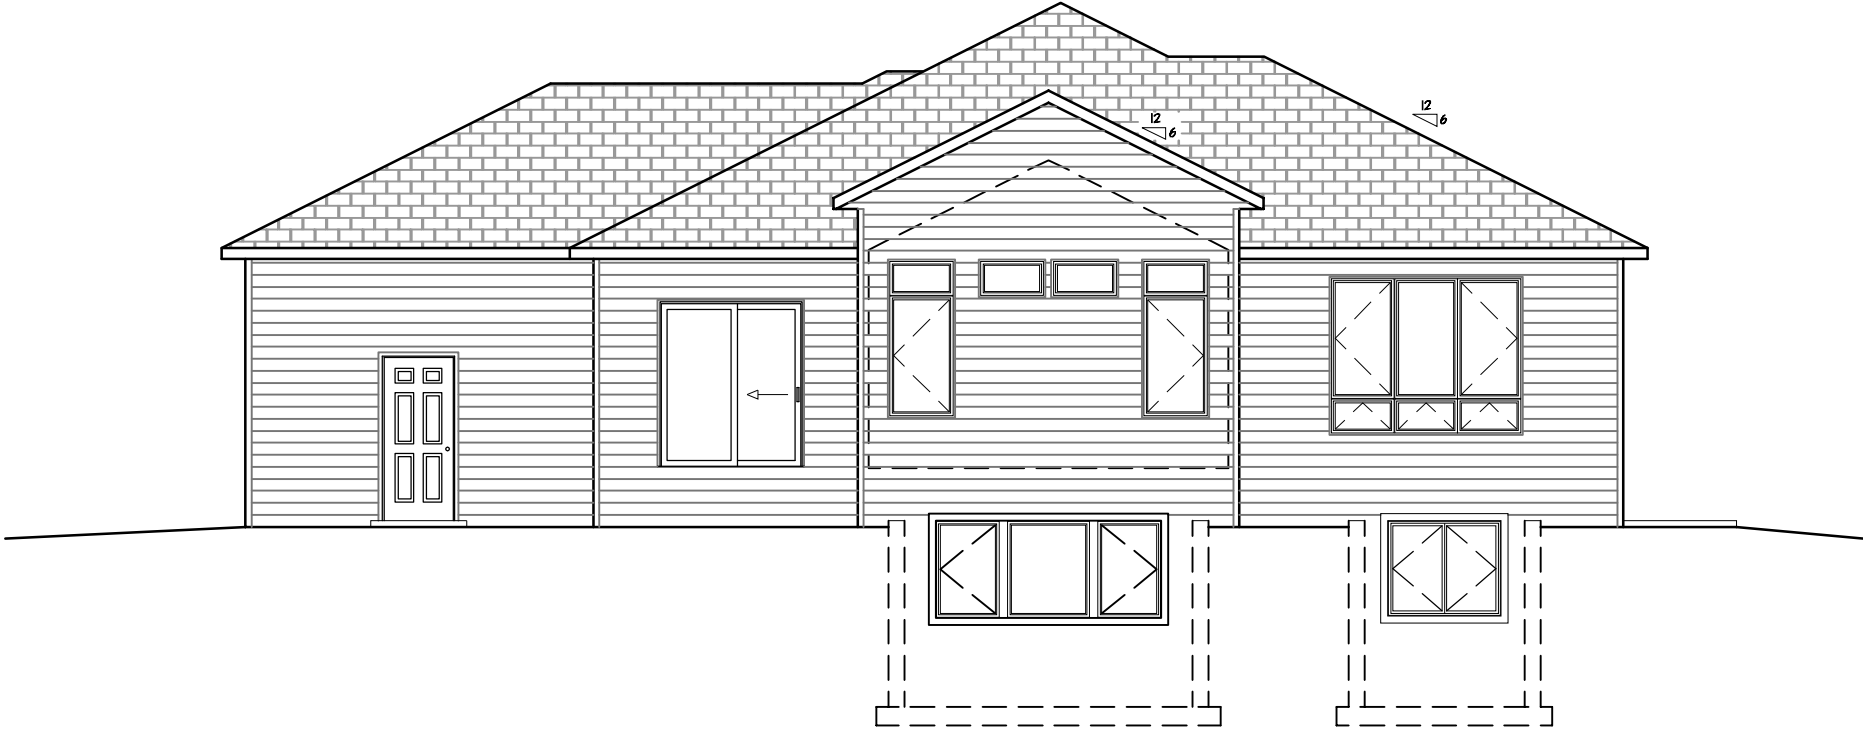

# Front Elevation

4245 Coventry Drive  
Fargo, North Dakota

**TBC**  
*Terry Becker*  
Construction, L.L.C.  
Custom Homes · Cabinetry · Millwork

## Side Elevation

4245 Coventry Drive  
Fargo, North Dakota

*Terry Becker*  
Construction, L.L.C  
Custom Homes · Cabinetry · Millwork

**Rear Elevation**

4245 Coventry Drive  
Fargo, North Dakota

*TBC*  
*Terry Becker*  
Construction, L.L.C  
Custom Homes · Cabinetry · Millwork

## Side Elevation

4245 Coventry Drive  
Fargo, North Dakota

*Terry Becker*  
Construction, L.L.C.  
Custom Homes · Cabinetry · Millwork