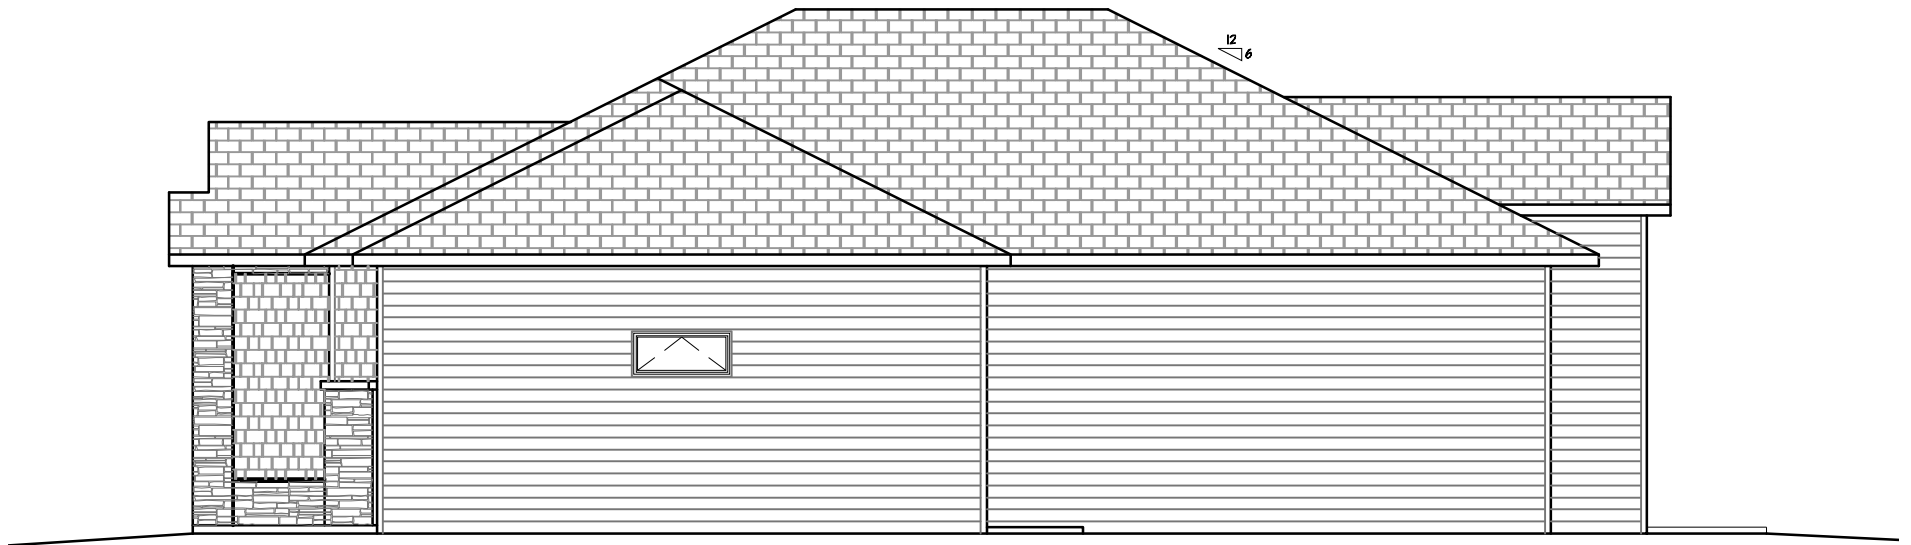

# Front Elevation

4245 Coventry Drive  
Fargo, North Dakota

**TBC**  
*Terry Becker*  
Construction, L.L.C.  
Custom Homes · Cabinetry · Millwork

## Side Elevation

4245 Coventry Drive  
Fargo, North Dakota

*Terry Becker*  
Construction, L.L.C  
Custom Homes · Cabinetry · Millwork

**Rear Elevation**

4245 Coventry Drive  
Fargo, North Dakota

*TBC*  
*Terry Becker*  
Construction, L.L.C  
Custom Homes · Cabinetry · Millwork

## Side Elevation

4245 Coventry Drive  
Fargo, North Dakota

*Terry Becker*  
Construction, L.L.C.  
Custom Homes · Cabinetry · Millwork