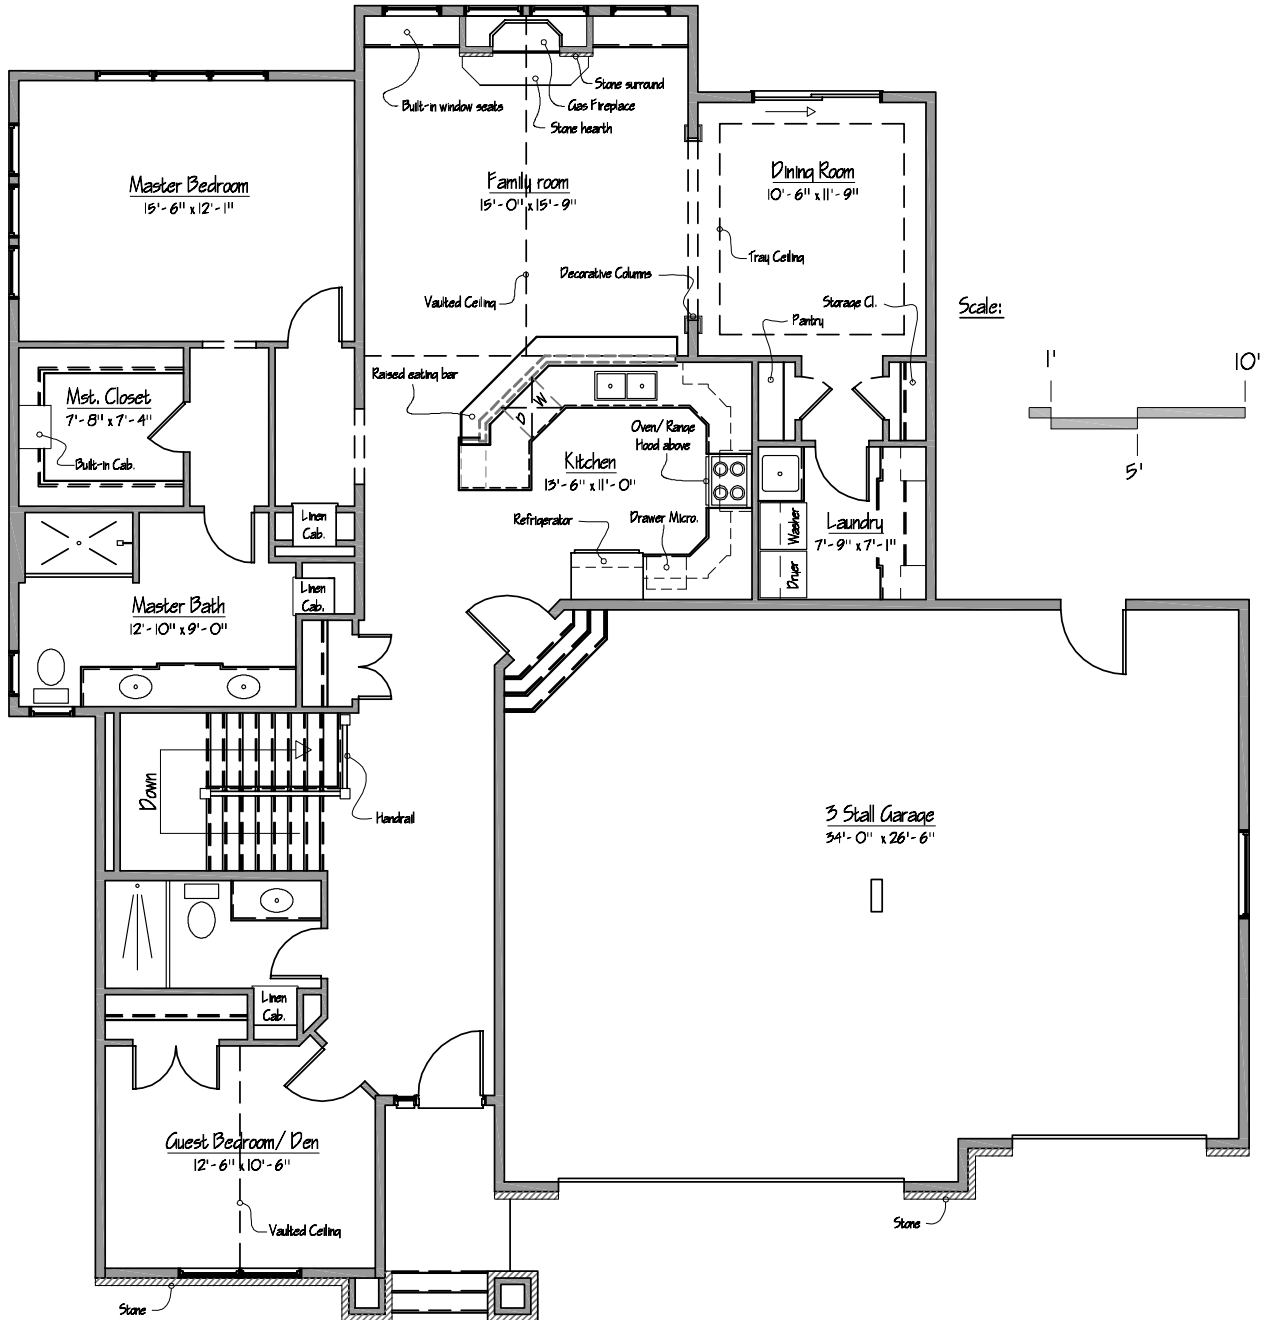

Main Floorplan

4245 Coventry Drive
Fargo, North Dakota

FOR FURTHER INFORMATION PLEASE CONTACT TERRY
701-238-3155 (CELL) OR 701-239-9395 (OFFICE)
TERRY@TERRYBECKERCONSTRUCTION.COM (E-MAIL)

PLACE YOUR LARGEST INVESTMENT INTO HANDS YOU CAN TRUST.