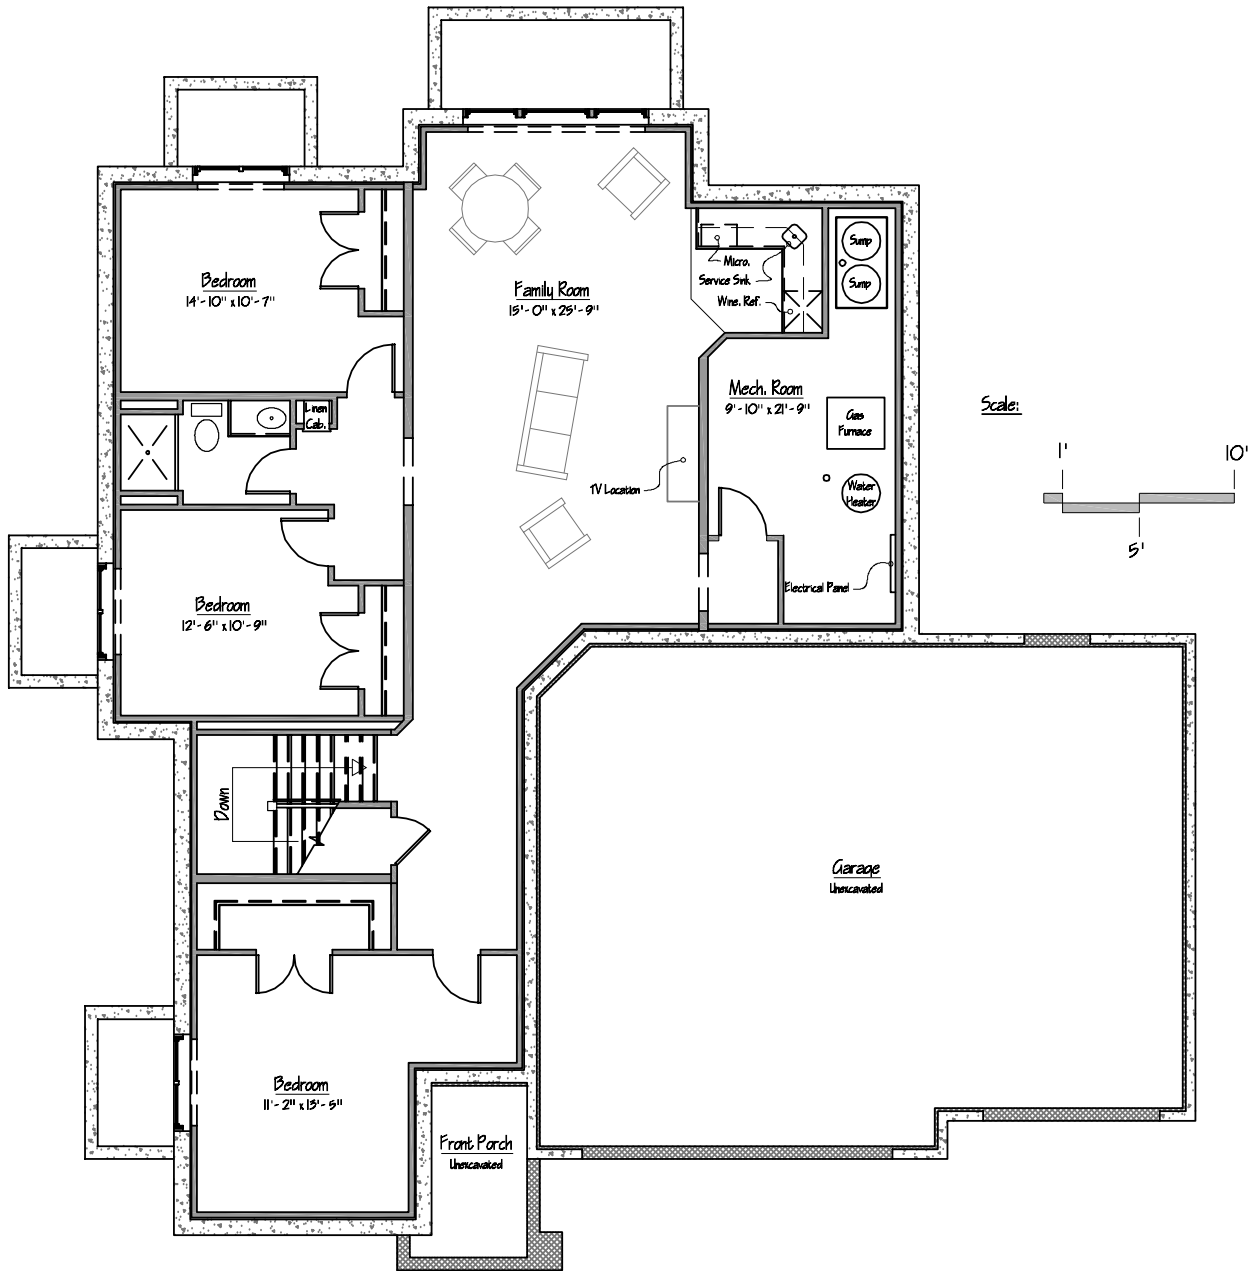

Basement Floorplan

4245 Coventry Drive
Fargo, North Dakota

FOR FURTHER INFORMATION PLEASE CONTACT TERRY
701-238-3155 (CELL) OR 701-239-9395 (OFFICE)
TERRY@TERRYBECKERCONSTRUCTION.COM (E-MAIL)

PLACE YOUR LARGEST INVESTMENT INTO HANDS YOU CAN TRUST.